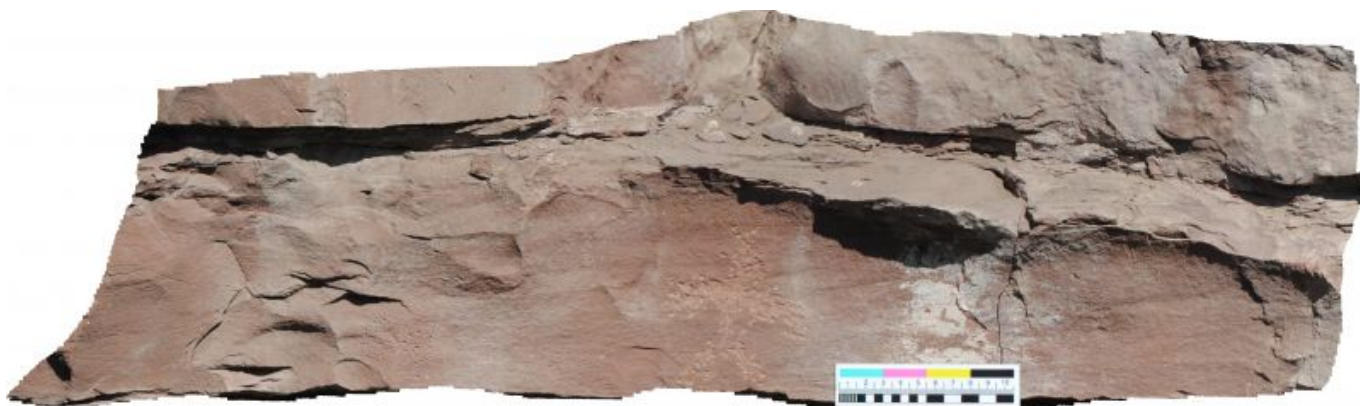

Shalabolinskaya Pisanitsa. Area 1a. Level 2. Panel 1

Description

In the central area of the panel, there is an anthropomorphic image made with dense oblique strokes. We can see a short body, arms and legs placed apart, a head of sub-triangular shape.

Technical description

The panel size is 1x0.3 m. It is located on rocky outcrops of the Devonian sandstone in the lower tier of outcrops. It is exposed to the south-east.

Method

Retouch

Description authors: V. Konokhov