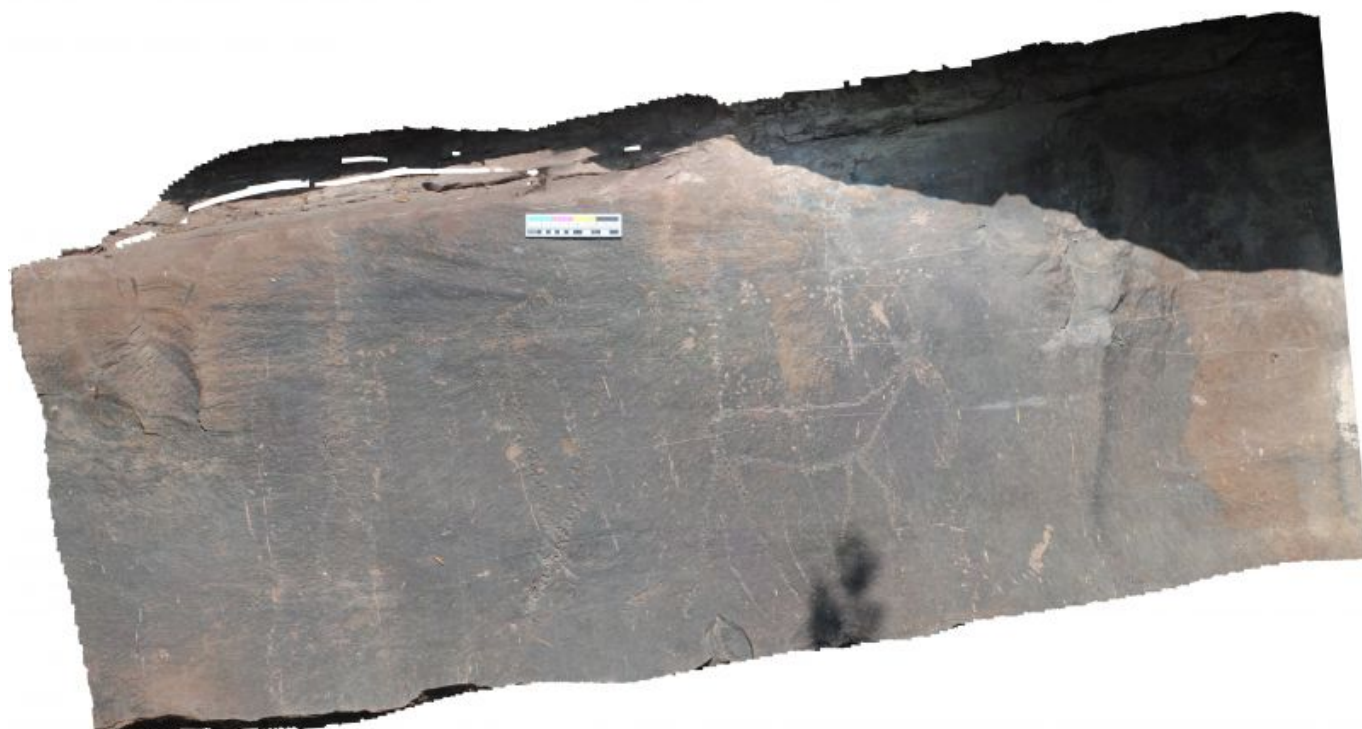

Shalabolinskaya Pisanitsa. Area 4. Area 4. Panel 10

Description

The panel represents a contour zoomorphic image and some sign images made with dense pecking and with a tool which had a round working edge and a small diameter. The animal is depicted as if it walked. Also it has an elongated muzzle. The signs are triangles turned down.

Technical description

The panel size is 1.8x0.7 m. It is located on rocky outcrops of the Devonian sandstone in the lower tier of outcrops. It is exposed to the south-east.

Epoch

Bronze age

Description authors: V. Konokhov