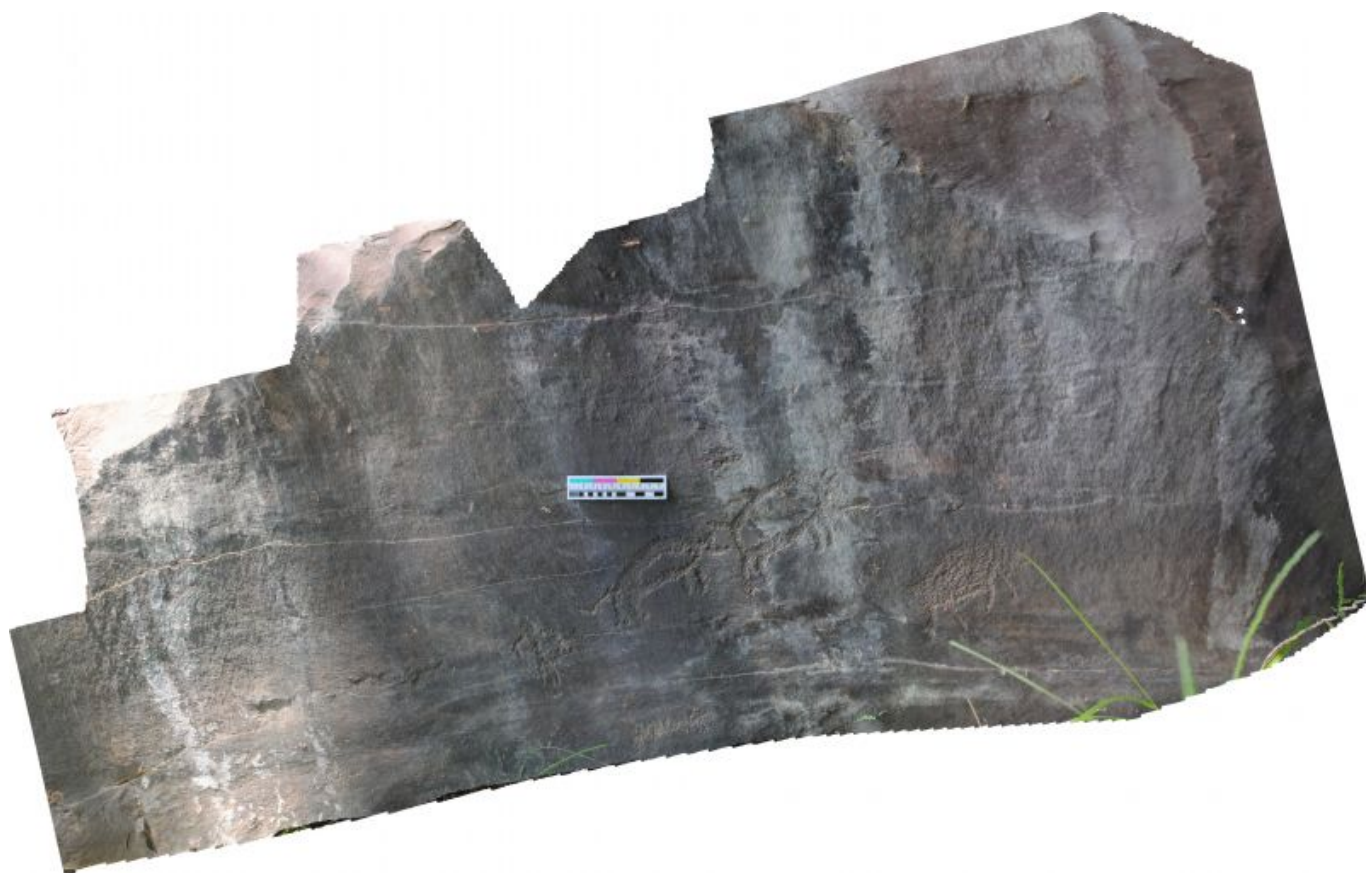

Shalabolinskaya Pisanitsa. Area 4. Area 4. Panel 40

Description

In the central area of the panel, there are some images of "wild boars" made with dense round strokes of pecking. Two of them are silhouette, the third one is contour. The images have round bodies, two lines of front legs, and a special for wild boars muzzle. To the left of the boars, there is an anthropomorphic linear figure made with the similar tool.

Technical description

The panel size is 1.7x0.7 m. It is located on rocky outcrops of the Devonian sandstone in the lower tier of outcrops. It is exposed to the south-east.

Method

Retouch

Description authors: V. Konokhov