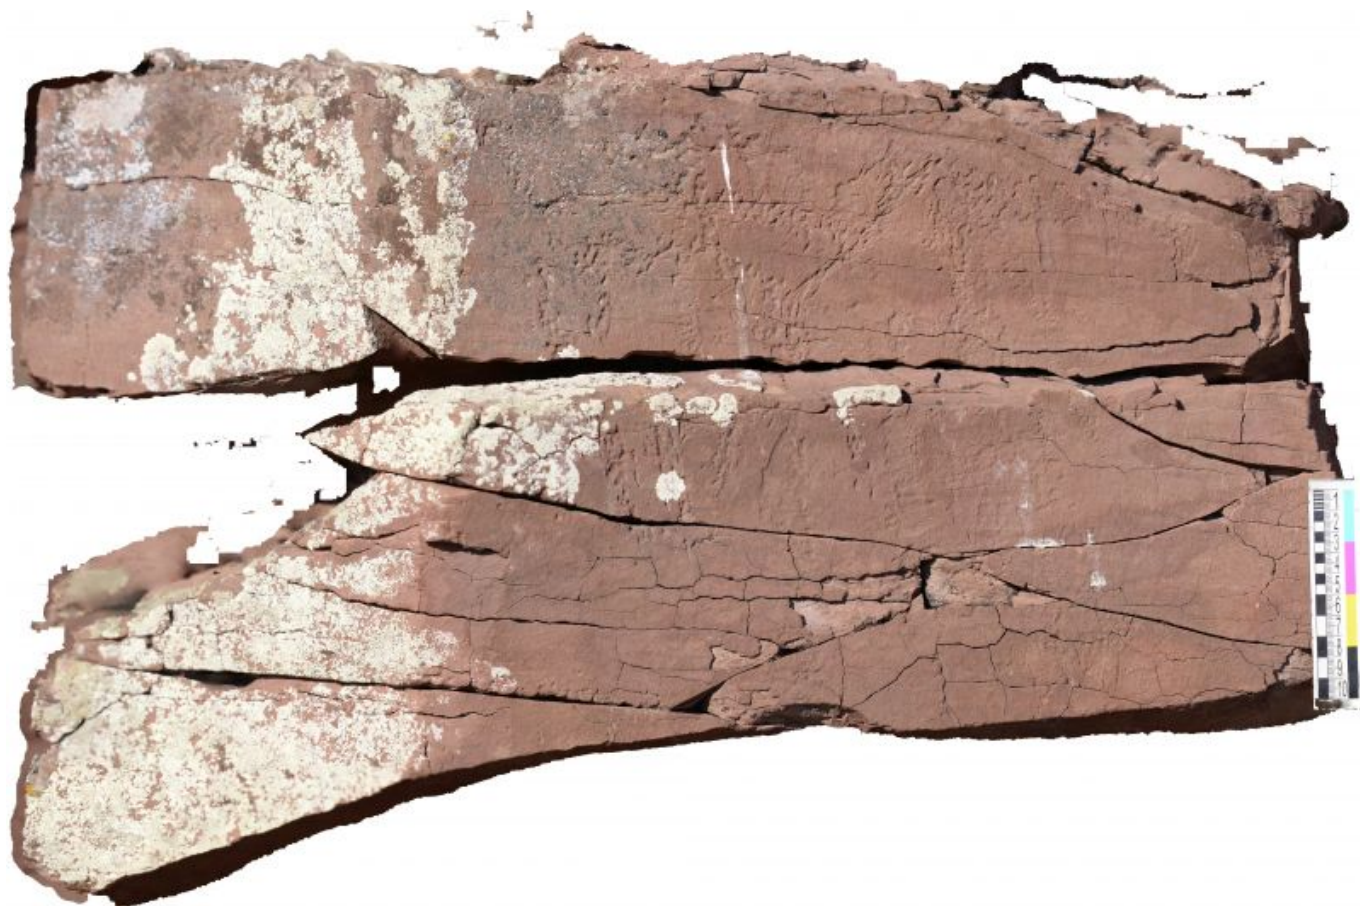

## Gora Sedlovina. Panel 3

### Description

The panel has several probably zoomorphic images made with pecking of a middle density with a tool with a flat working edge. The figures are linear. Also we can see some single pecked spots located in the lower area of the panel and made with the same tool.

### Technical description

The panel is exposed to the south. It is located at a height of 1.6 m from the ground surface. The sizes are 0.6 x 0.4 m. The panel is damaged by the crumbling of the rock crust. Also there are some local damages by lichens.