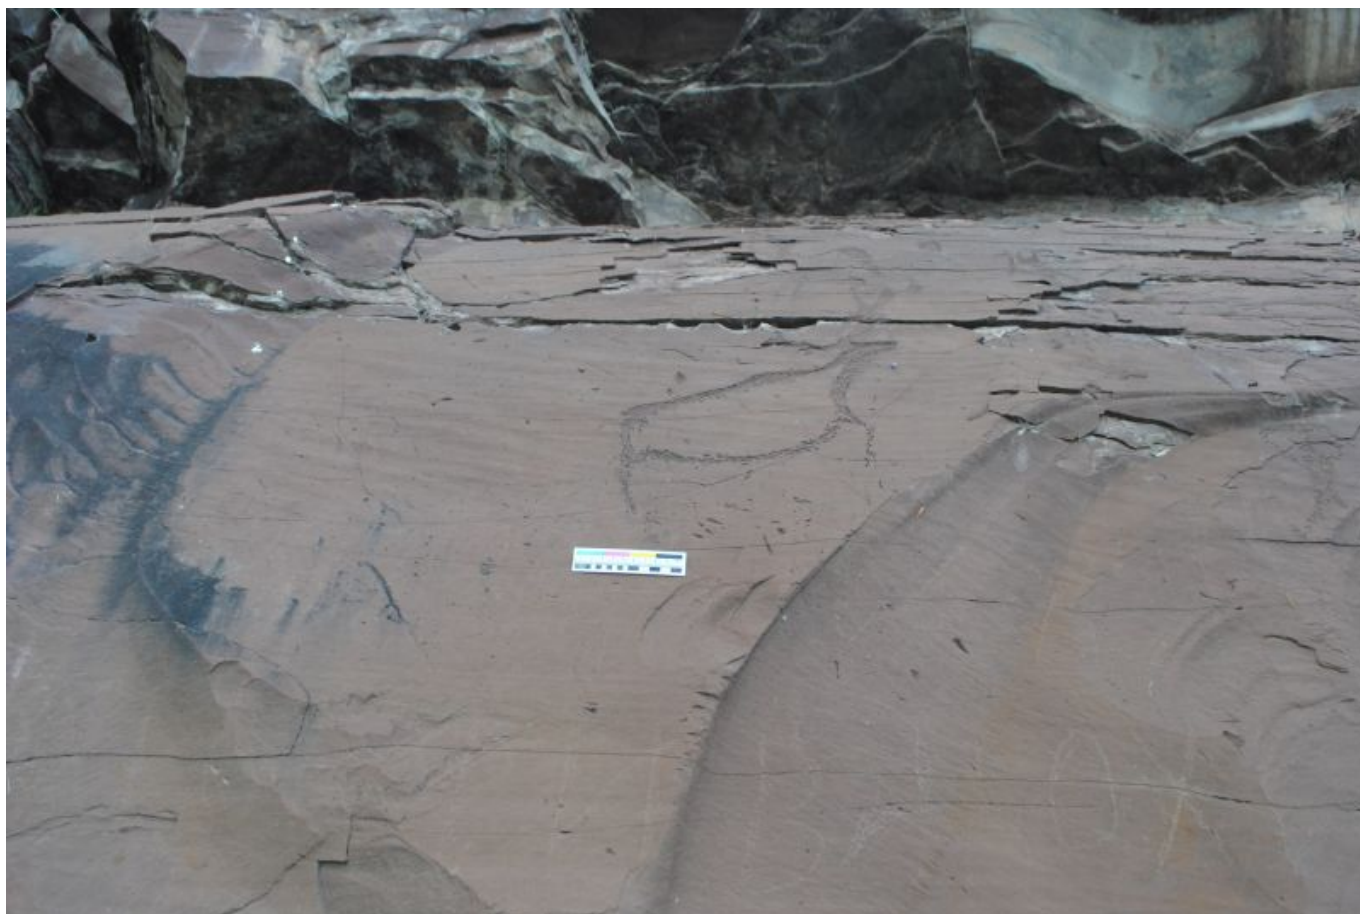

Shalabolinskaya Pisanitsa. Area 5. Area 5. Panel 3

Description

The panel represents a contour image of an animal turned right. We can see a massive body with a small hump, limb lines down, a short neck, and a head with an elongated muzzle. To the right, there is a frontal anthropomorphic figure.

Technical description

The surface is damaged due to the crumbling of the rock crust. Also there are some modern lettering.

Epoch

Neolithic

Style

Minysinsk

Method

Retouch