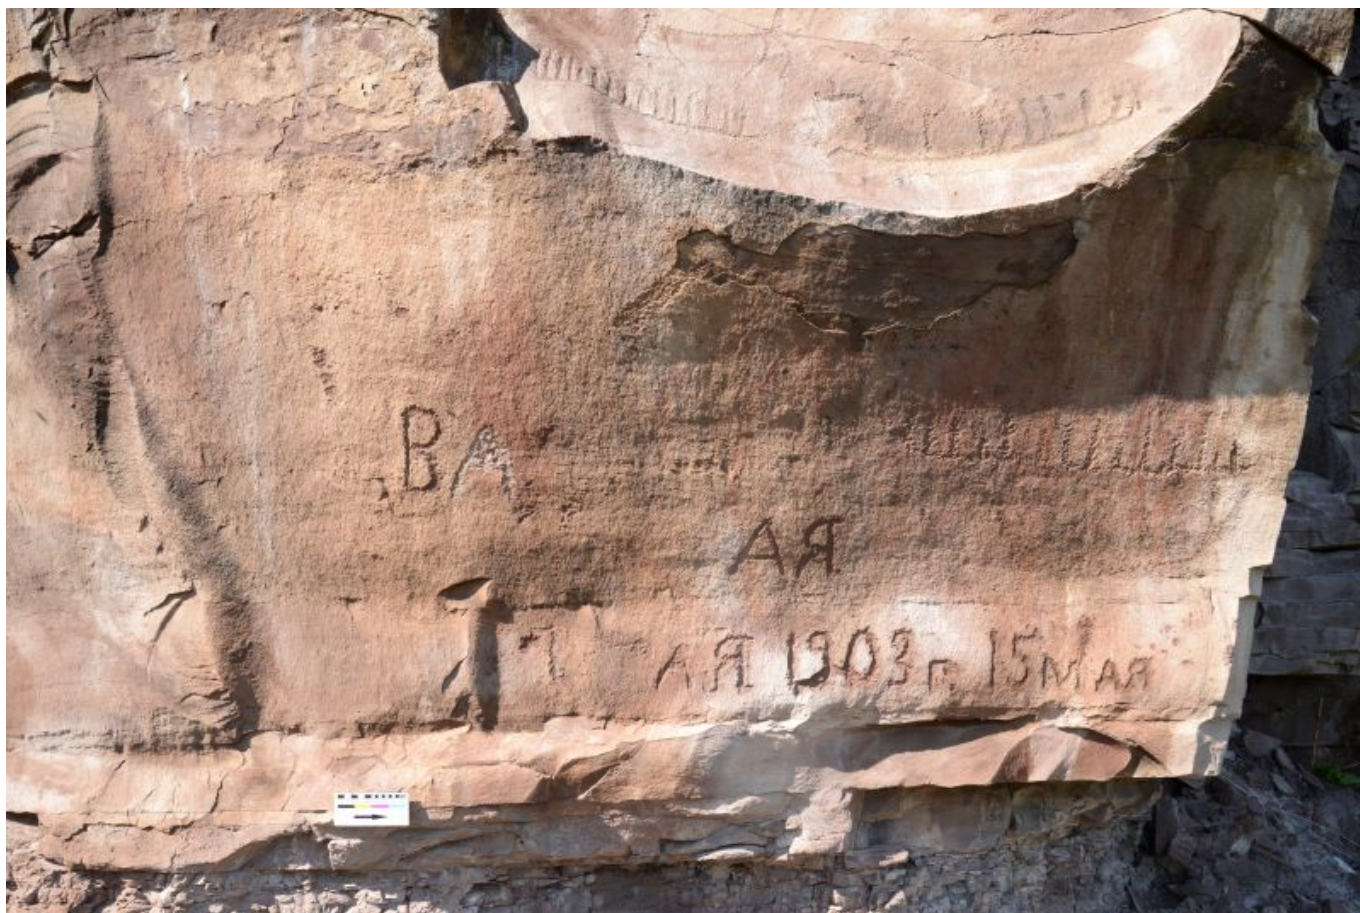

Shalabolinskaya Pisanitsa. Area 1. Panel 15

Epoch

Bronze age, Neolithic

Method

Monochrome painting, Retouch

Image DStretch

Description authors: V. Konokhov