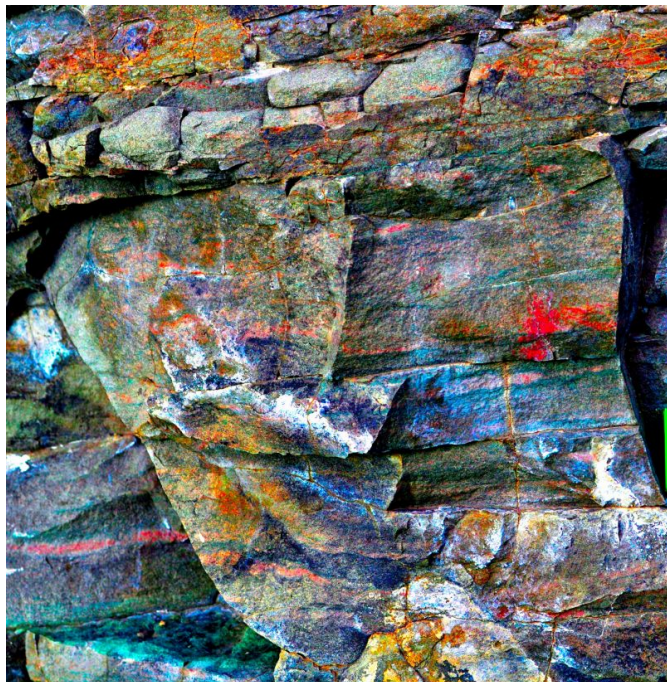

The paint is poorly visible.

Epoch

Middle Ages, Ethnographic

Method

Monochrome painting

Image DStretch

Description authors: T. Ermakov