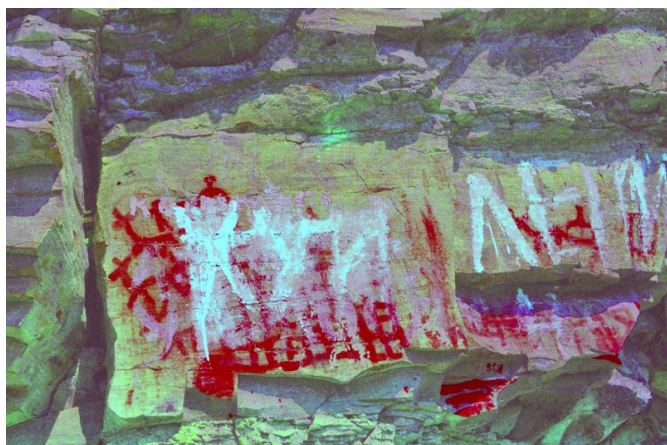

Lenkova gora. Area 2. Panel 8

Epoch

Middle Ages, Ethnographic

Method

Monochrome painting

Image DStretch

Description authors: T. Ermakov