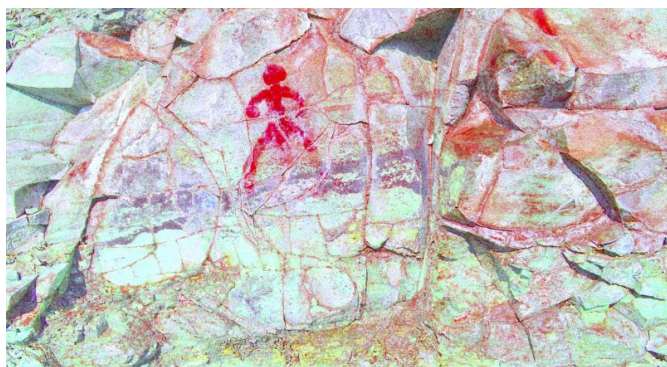

Lenkova gora. Area 2. Panel 17

Epoch

Middle Ages, Ethnographic

Method

Monochrome painting

Image DStretch

Description authors: T. Ermakov