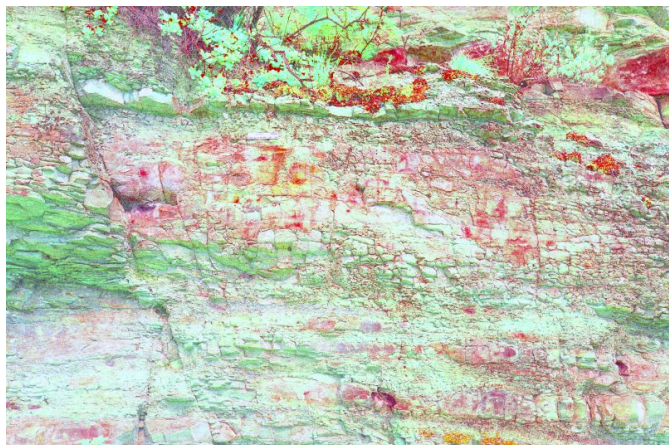

Lenkova gora. Area 1. Panel 17

Description

The panel has some single spots made with red paint. The images are not found.

Technical description

The sizes of the panel are 0.6 x 0.2 m. The surface of the panel is damaged by erosion processes. The rock crust cracks and locally flakes and crumbles.

Epoch

Middle Ages, Ethnographic

Method

Monochrome painting

Image DStretch

Description authors: T. Ermakov