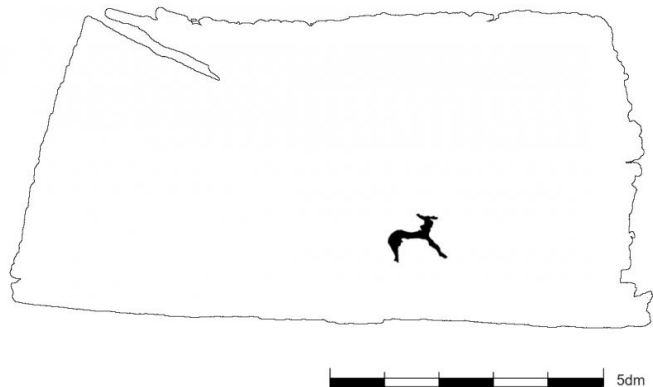

Gora Kunya. Panel 5

Description

In the central part of the panel there is a zoomorphic figure facing to the right. The image is made with pecking. The figure is made in a linear style. It is difficult to determine the species of the animal.

Technical description

The sizes of the panel are 1 x 0.5 m. The surface of the panel is damaged due to erosion processes, there is cracking, peeling and shedding of the rock crust. The panel is locally damaged by lichens.

Epoch

Middle Ages, Ethnographic

Method

Retouch

Drawing image

Image overlay

Reconstruction image

Description authors: T. Ermakov