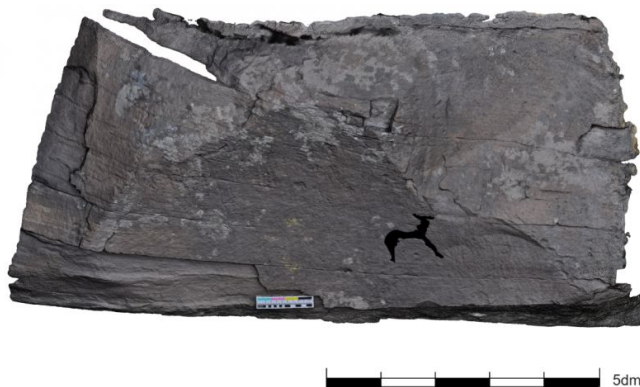

Gora Kunya. Panel 5

Description

In the central part of the panel there is a zoomorphic figure facing to the right. The image is made with pecking. The figure is made in a linear style. It is difficult to determine the species of the animal.

Technical description

The sizes of the panel are 1 x 0.5 m. The surface of the panel is damaged due to erosion processes, there is cracking, peeling and shedding of the rock crust. The panel is locally damaged by lichens.

Epoch

Middle Ages, Ethnographic

Method

Retouch

Drawing image

Image overlay

Reconstruction image

Description authors: T. Ermakov