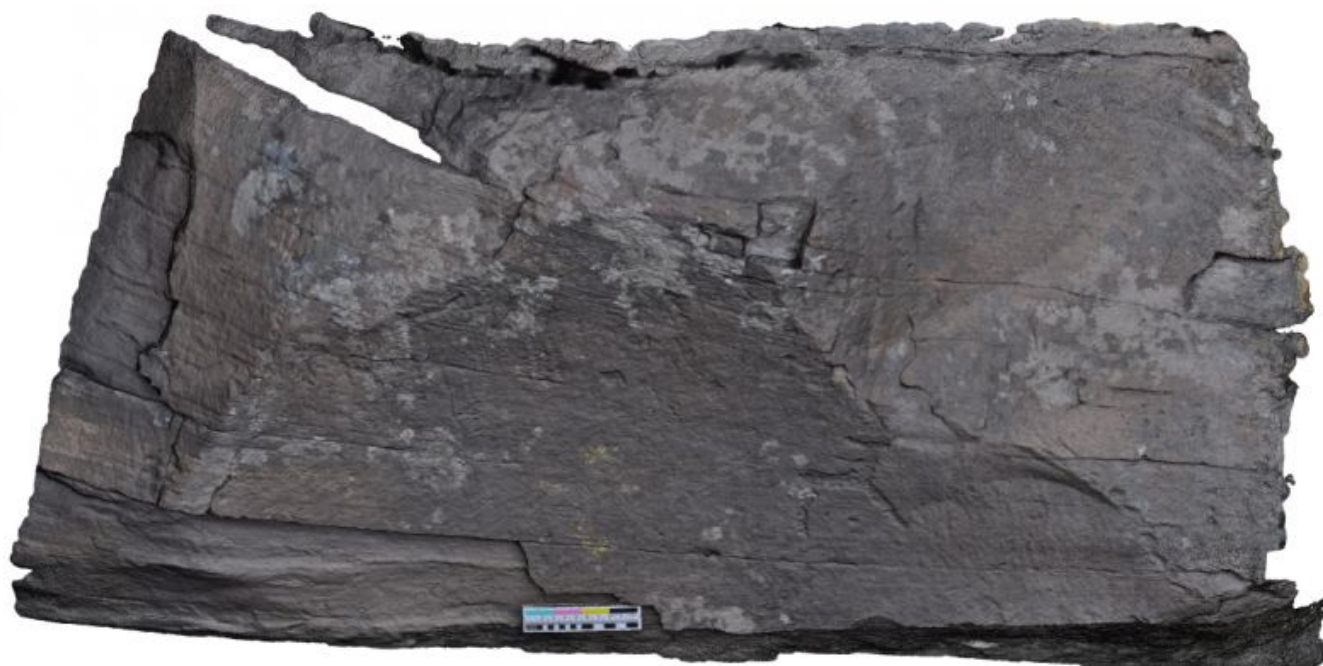

Gora Kunya. Panel 5

Description

In the central part of the panel there is a zoomorphic figure facing to the right. The image is made with pecking. The figure is made in a linear style. It is difficult to determine the species of the animal.

Technical description

The sizes of the panel are 1 x 0.5 m. The surface of the panel is damaged due to erosion processes, there is cracking, peeling and shedding of the rock crust. The panel is locally damaged by lichens.

Epoch

Middle Ages, Ethnographic

Method

Retouch

Drawing image

Image overlay

Reconstruction image

Description authors: T. Ermakov