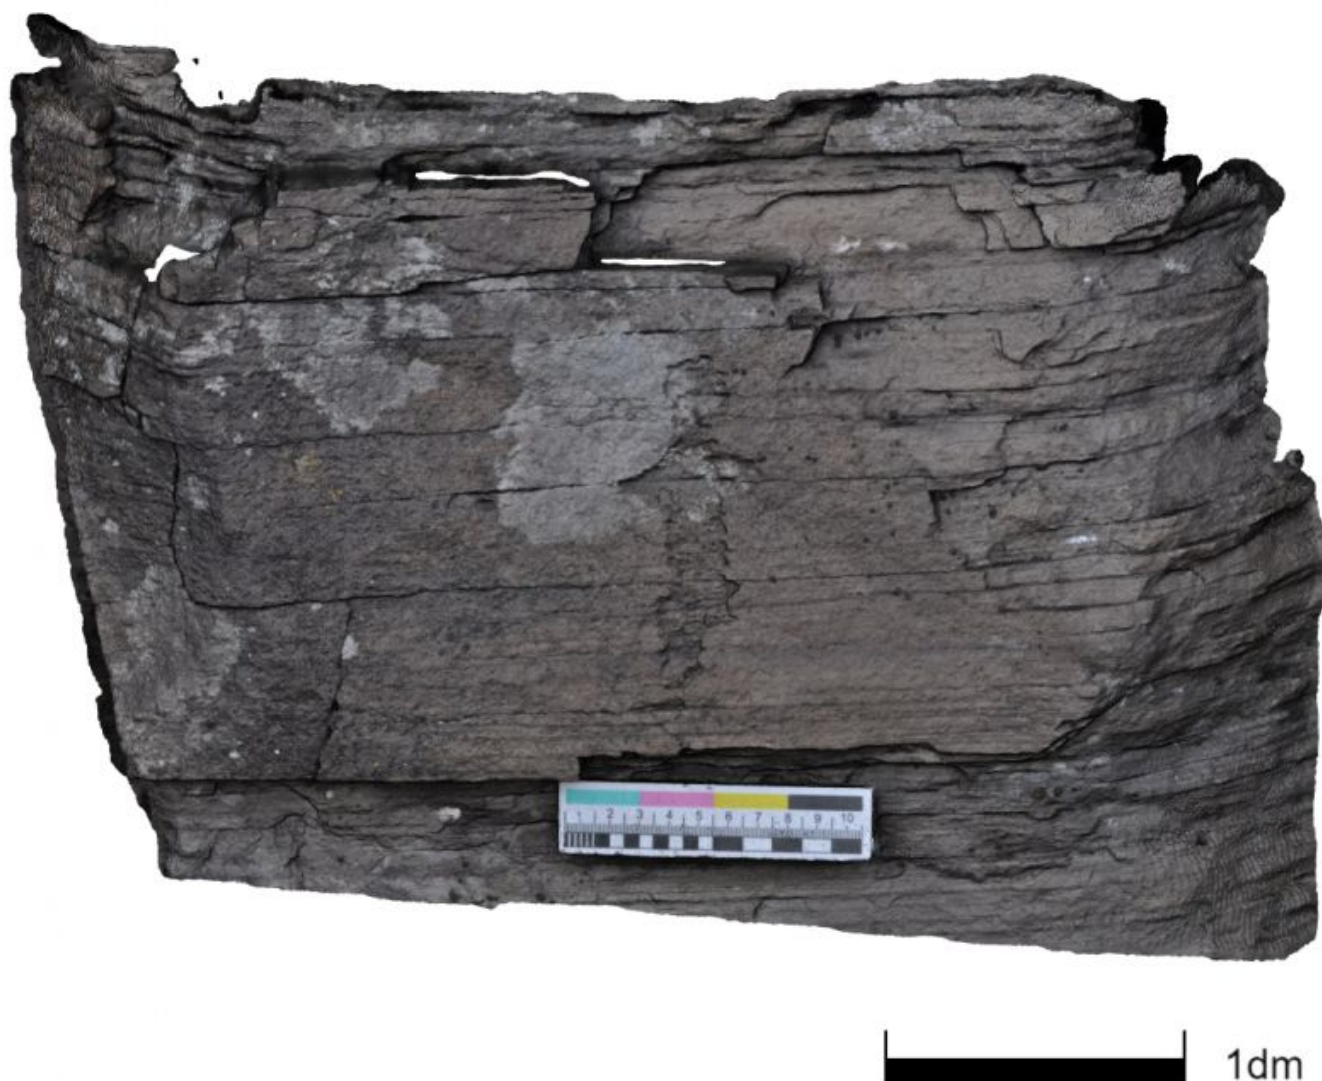

Gora Kunya. Panel 7

Description

In the center of the panel there is an image of an anthropomorphic figure. The elongated body, shoulders and head are shown. There are no limbs. The figure is made with pecking and shown frontally.

Technical description

The sizes of the panel are 0.3 x 0.3 m. The surface is damaged by erosion processes. The most damaged is the right part where the crust shedding is recorded. The panel is locally damaged by lichens.

Epoch

Middle Ages, Ethnographic

Method

Retouch

Drawing image

Image overlay

Reconstruction image

Description authors: T. Ermakov