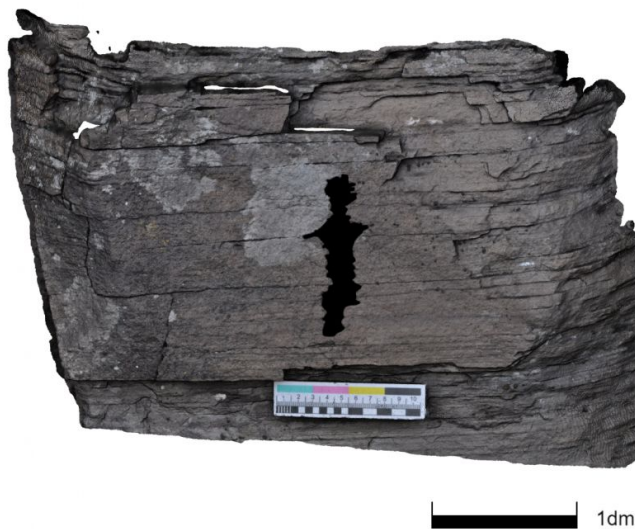

Gora Kunya. Panel 7

Description

In the center of the panel there is an image of an anthropomorphic figure. The elongated body, shoulders and head are shown. There are no limbs. The figure is made with pecking and shown frontally.

Technical description

The sizes of the panel are 0.3 x 0.3 m. The surface is damaged by erosion processes. The most damaged is the right part where the crust shedding is recorded. The panel is locally damaged by lichens.

Epoch

Middle Ages, Ethnographic

Method

Retouch

Drawing image

Image overlay

Reconstruction image

Description authors: T. Ermakov