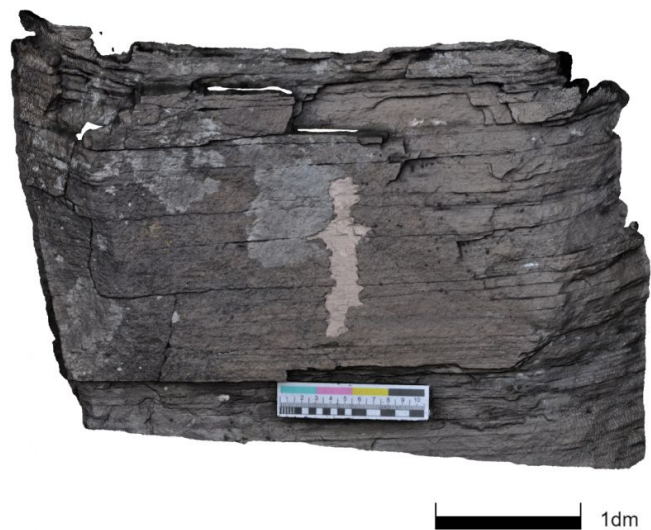

Gora Kunya. Panel 7

Description

In the center of the panel there is an image of an anthropomorphic figure. The elongated body, shoulders and head are shown. There are no limbs. The figure is made with pecking and shown frontally.

Technical description

The sizes of the panel are 0.3 x 0.3 m. The surface is damaged by erosion processes. The most damaged is the right part where the crust shedding is recorded. The panel is locally damaged by lichens.

Epoch

Middle Ages, Ethnographic

Method

Retouch

Drawing image

Image overlay

Reconstruction image

Description authors: T. Ermakov