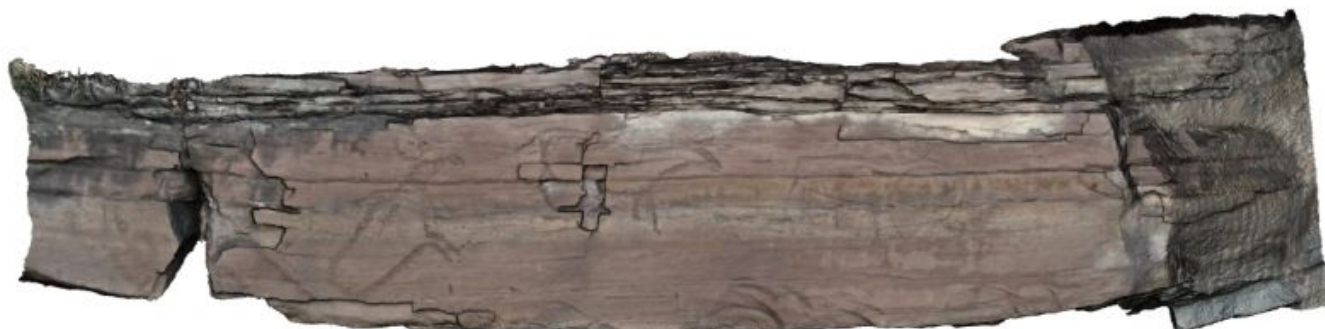

# Shalabolinskaya Pisanitsa. Area 7. Panel 1

## Epoch

Bronze age, Neolithic