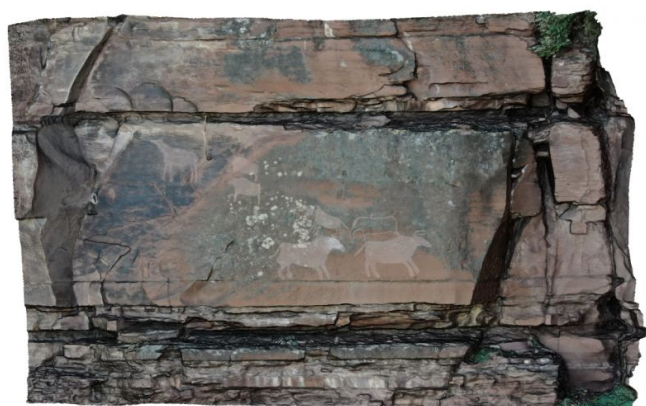

Shalabolinskaya Pisanitsa. Area 7. Panel 6

Epoch

Bronze age, Neolithic

Style

Minysinsk , Angara style, Minysinsk/Angara style

Drawing image

1m

Image overlay

1m

Reconstruction image

1m

Description authors: V. Konokhov