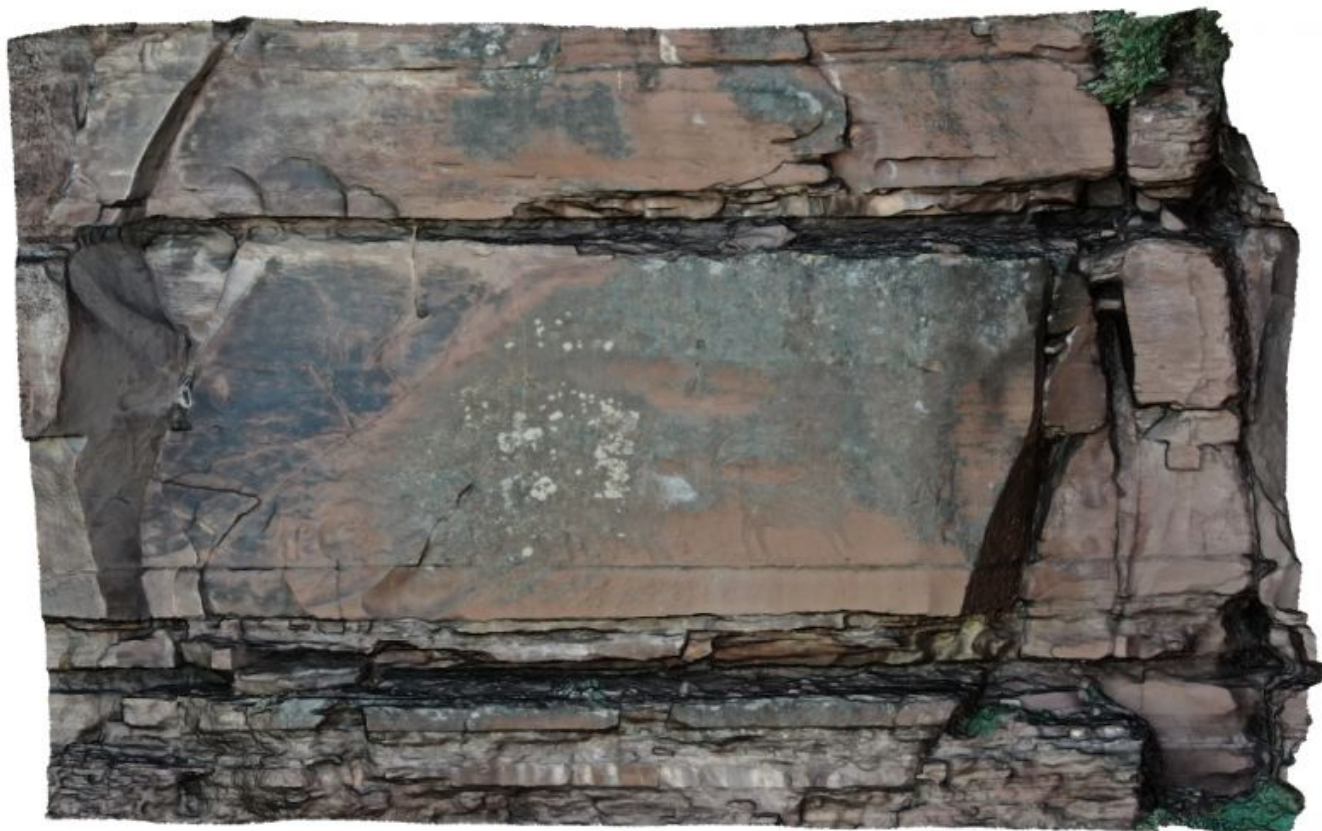

Shalabolinskaya Pisanitsa. Area 7. Panel 6

Epoch

Bronze age, Neolithic

Style

Minysinsk , Angara style, Minysinsk/Angara style

Drawing image

1m

Image overlay

1m

Reconstruction image

1m

Description authors: V. Konokhov